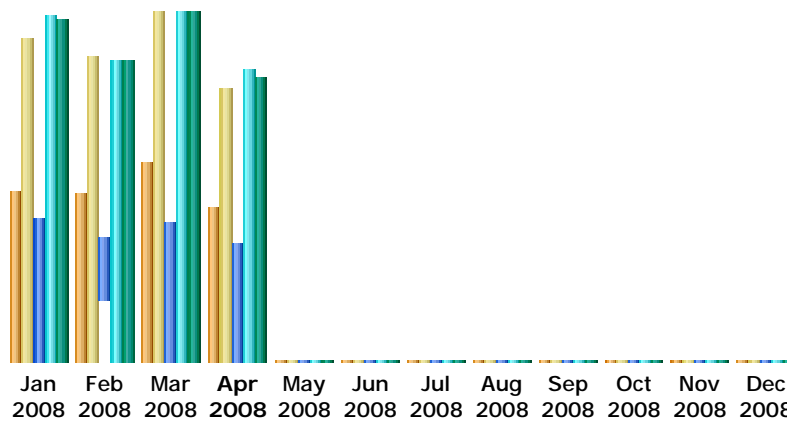

Last Update: 23 Apr 2008 - 17:11

Reported period:

Summary

Reported period	Month Mar 2008				
First visit	01 Mar 2008 - 00:00				
Last visit	31 Mar 2008 - 23:59				
	Unique visitors	Number of visits	Pages	Hits	Bandwidth
Traffic viewed *	14686	25867 (1.76 visits/visitor)	469092 (18.13 Pages/Visit)	1176119 (45.46 Hits/Visit)	5.19 GB (210.38 KB/Visit)
Traffic not viewed *			31817	369695	124.40 MB

* Not viewed traffic includes traffic generated by robots, worms, or replies with special HTTP status codes.

Monthly history

Month	Unique visitors	Number of visits	Pages	Hits	Bandwidth
Jan 2008	12549	23962	476988	1163211	5.10 GB
Feb 2008	12369	22645	416246	1015711	4.49 GB
Mar 2008	14686	25867	469092	1176119	5.19 GB
Apr 2008	11426	20222	394643	980145	4.22 GB
May 2008	0	0	0	0	0
Jun 2008	0	0	0	0	0
Jul 2008	0	0	0	0	0
Aug 2008	0	0	0	0	0
Sep 2008	0	0	0	0	0
Oct 2008	0	0	0	0	0
Nov 2008	0	0	0	0	0
Dec 2008	0	0	0	0	0
Total	51030	92696	1756969	4335186	19.00 GB