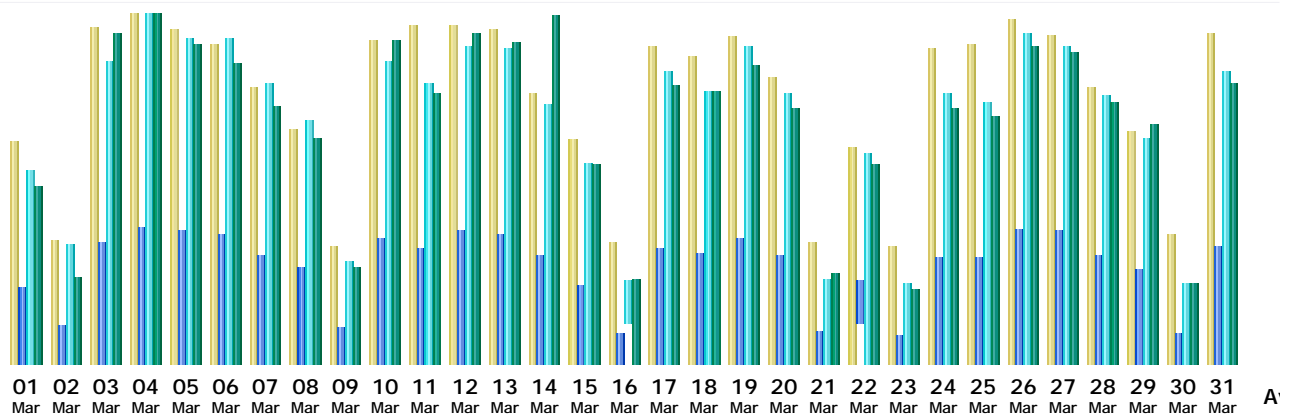

Day	Number of visits	Pages	Hits	Bandwidth
01 Mar 2008	700	11949	30065	125.98 MB
02 Mar 2008	386	5889	18564	61.34 MB
03 Mar 2008	1055	18965	46915	235.15 MB
04 Mar 2008	1097	21193	54262	248.12 MB
05 Mar 2008	1051	20555	50466	226.80 MB
06 Mar 2008	1002	19990	50561	212.68 MB
07 Mar 2008	870	16805	43470	182.43 MB
08 Mar 2008	733	14841	37957	160.70 MB
09 Mar 2008	369	5509	15972	68.62 MB
10 Mar 2008	1013	19487	46868	230.19 MB
11 Mar 2008	1063	17836	43425	192.49 MB
12 Mar 2008	1063	20695	49141	234.60 MB
13 Mar 2008	1053	19898	48896	228.64 MB
14 Mar 2008	853	16873	40265	247.96 MB
15 Mar 2008	706	12307	31070	141.70 MB
16 Mar 2008	379	4552	12825	60.02 MB
17 Mar 2008	996	17902	45441	197.24 MB
18 Mar 2008	964	16978	42389	194.05 MB
19 Mar 2008	1026	19343	49164	211.96 MB
20 Mar 2008	901	16642	42067	180.58 MB
21 Mar 2008	381	4956	13023	64.31 MB
22 Mar 2008	681	12946	32793	141.20 MB
23 Mar 2008	370	4432	12380	52.95 MB
24 Mar 2008	989	16475	42182	181.37 MB
25 Mar 2008	1005	16386	40540	176.06 MB
26 Mar 2008	1082	20824	51353	225.15 MB
27 Mar 2008	1034	20628	49380	220.66 MB
28 Mar 2008	867	16807	41627	185.61 MB
29 Mar 2008	730	14598	35170	170.75 MB
30 Mar 2008	407	4741	12463	56.55 MB
31 Mar 2008	1041	18090	45425	198.62 MB
Average	834.42	15132.00	37939.32	171.43 MB
Total	25867	469092	1176119	5.19 GB

Days of week